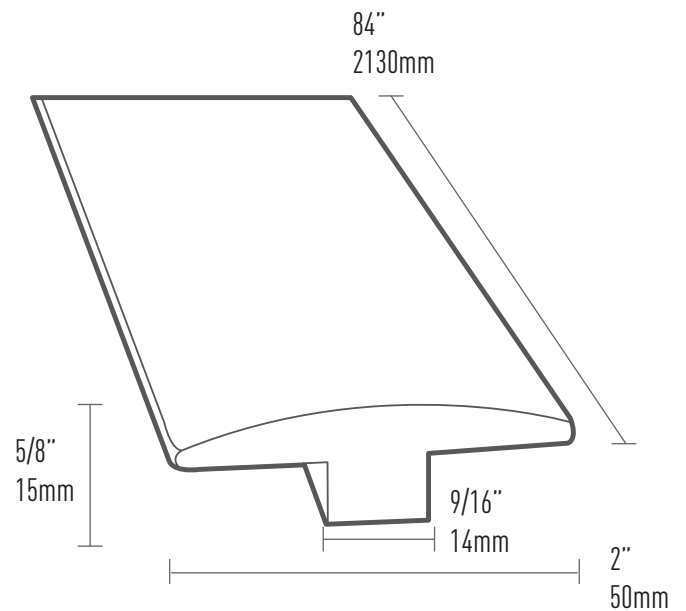

## Hardwood Mouldings

The Guild mouldings go through the same color treatments as flooring and will have the same color variations.

**Stairnose**

Thickness: 1/2" Width: 3-1/2" Length: 84"

**Reducer**

Thickness: 1/2" Width: 2" Length: 84"

**Threshold**

Thickness: 1/2" Width: 1-1/10" Length: 84"

**T-Mold**

Thickness: 5/8" Width: 2" Length: 84"

### Squarenose

Thickness: 1/2" Width: 3-1/2" Length: 84"