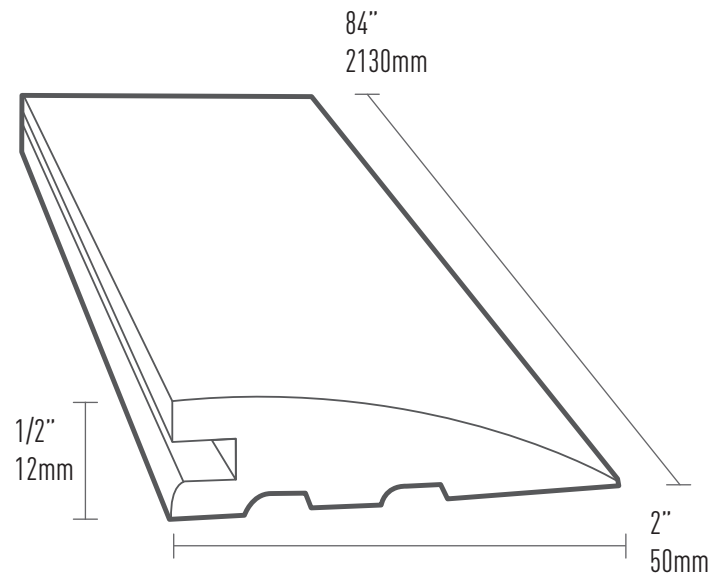

## Hardwood Mouldings

The Guild mouldings go through the same color treatments as flooring and will have the same color variations.

**Stairnose**

Thickness: 1/2" Width: 3-1/2" Length: 84"

**Reducer**

Thickness: 1/2" Width: 2" Length: 84"

**Threshold**

Thickness: 1/2" Width: 1-1/10" Length: 84"

**T-Mold**

Thickness: 5/8" Width: 2" Length: 84"

### Squarenose

Thickness: 1/2" Width: 3-1/2" Length: 84"