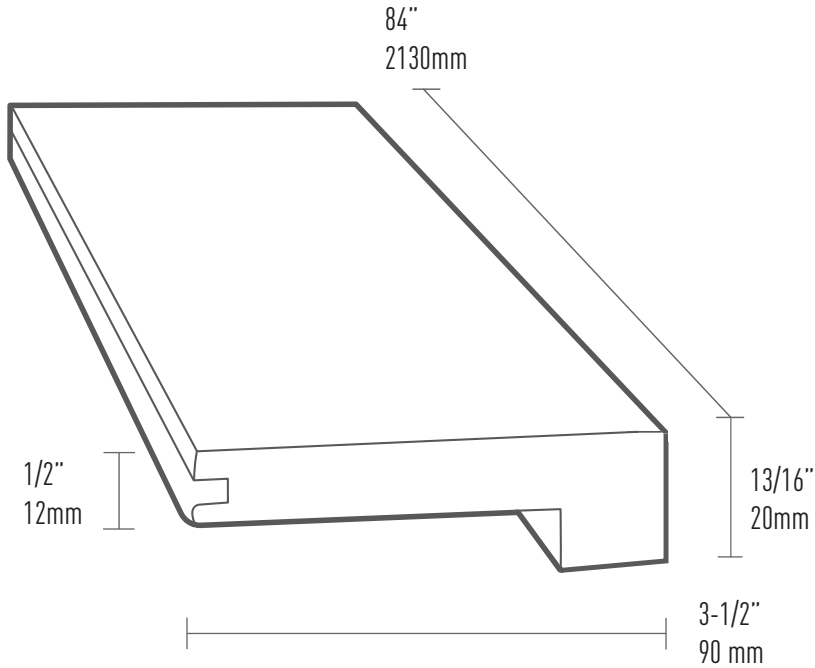

**Threshold**

Thickness: 1/2" Width: 1-1/10" Length: 84"

**T-Mold**

Thickness: 5/8" Width: 2" Length: 84"

### Squarenose

Thickness: 1/2" Width: 3-1/2" Length: 84"