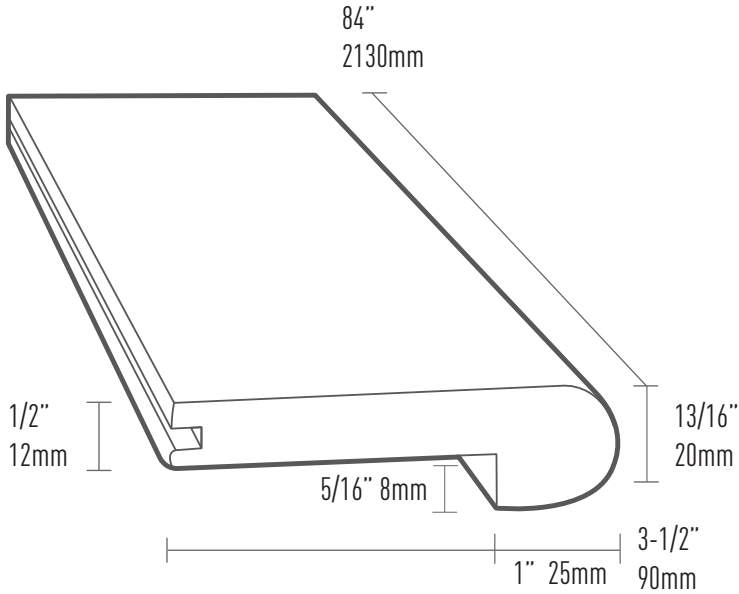

## Hardwood Mouldings

The Guild mouldings go through the same color treatments as flooring and will have the same color variations.

**Stairnose**

Thickness: 1/2" Width: 3-1/2" Length: 84"

**Reducer**

Thickness: 1/2" Width: 2" Length: 84"

**Threshold**

Thickness: 1/2" Width: 1-1/10" Length: 84"

**T-Mold**

Thickness: 5/8" Width: 2" Length: 84"

### Squarenose

Thickness: 1/2" Width: 3-1/2" Length: 84"