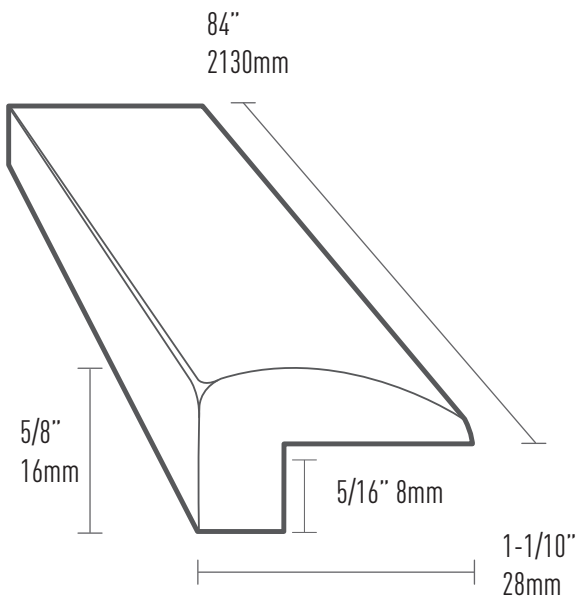

## Hardwood Mouldings

The Guild mouldings go through the same color treatments as flooring and will have the same color variations.

**Stairnose**

Thickness: 1/2" Width: 3-1/2" Length: 84"

**Reducer**

Thickness: 1/2" Width: 2" Length: 84"

**Threshold**

Thickness: 1/2" Width: 1-1/10" Length: 84"

**T-Mold**

Thickness: 5/8" Width: 2" Length: 84"

### Squarenose

Thickness: 1/2" Width: 3-1/2" Length: 84"